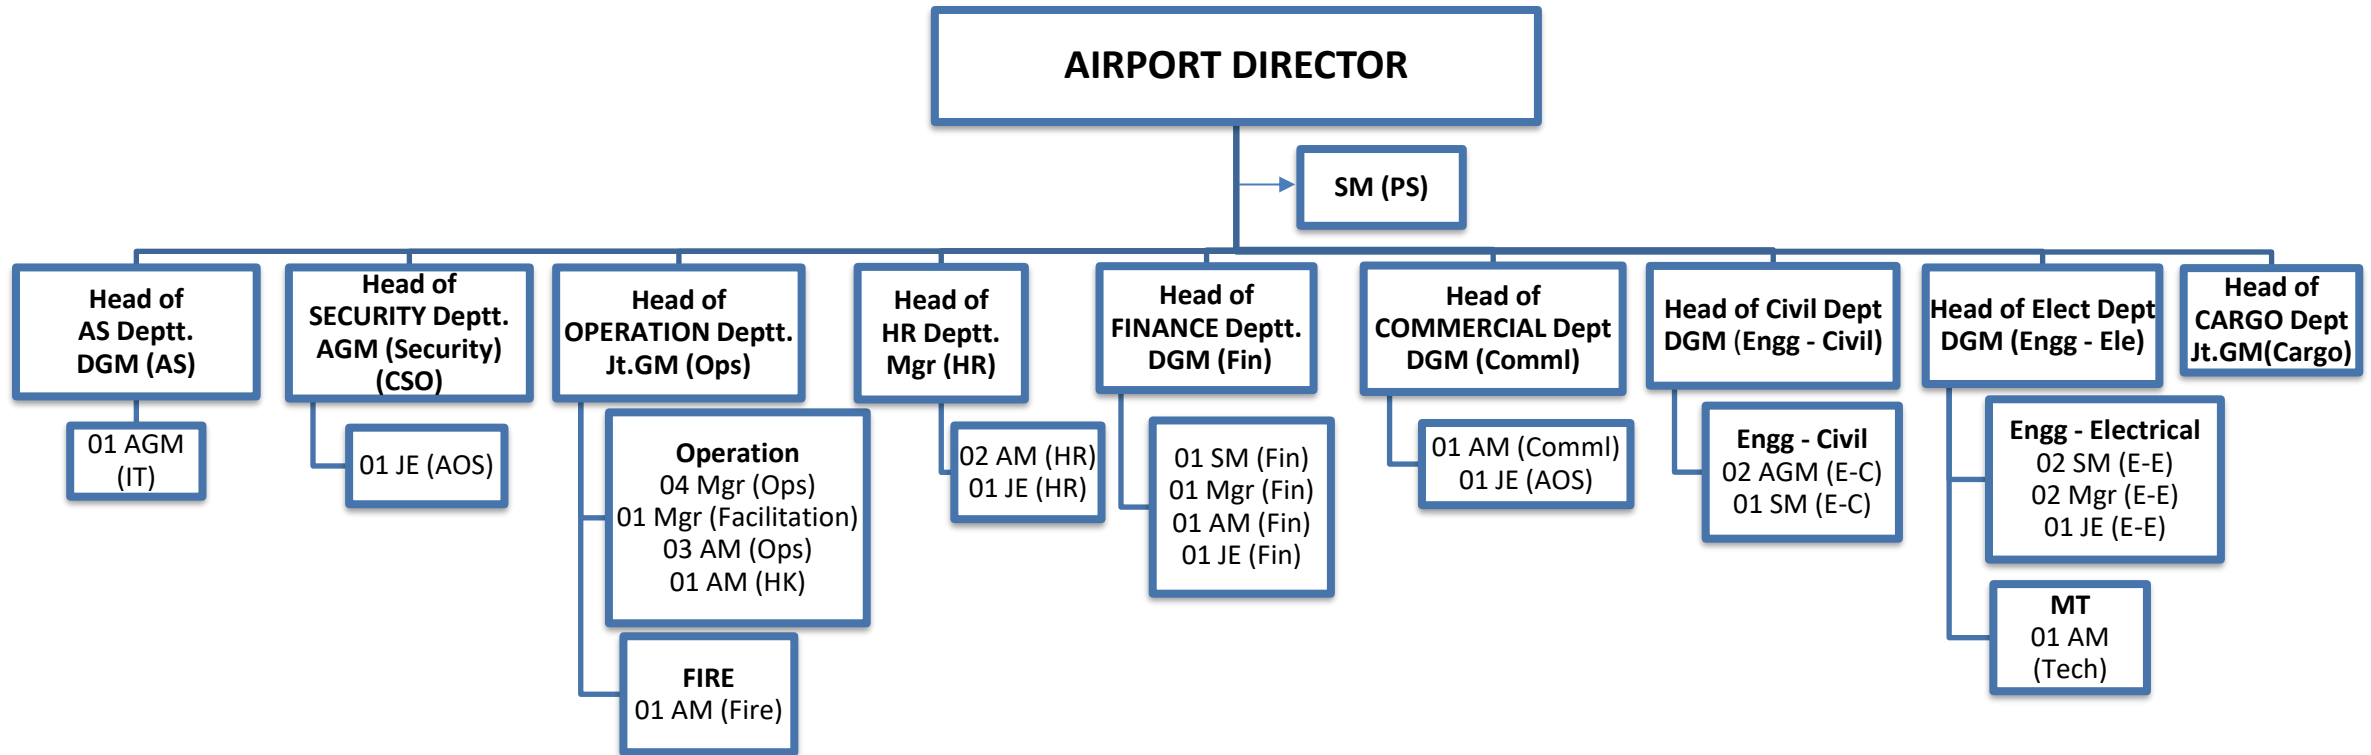

ORGANISATION STRUCTURE

Pune Airport

Total Executives	
Executives	As on 21.04.2026
AAI	41 Nos.